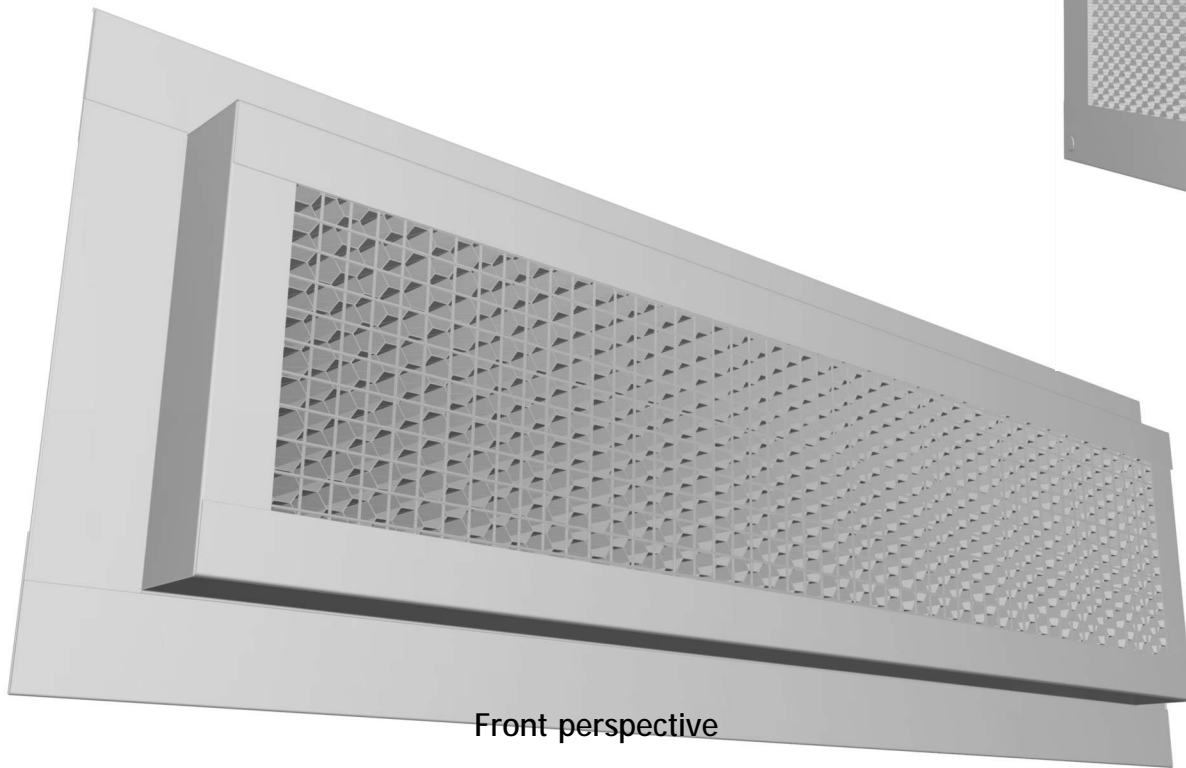

 Fire & Ember Resistant VFS414S
 Vulcan Vent for Soffits in Stucco

 NEW CAL
 METALS INC.

VULCAN SOFFIT w/FLANGE FOR STUCCO

Page 1 of 2

Install In Stucco

VFS414S

NFVA: 24 SQ IN

 Fire & Ember Resistant VFS414S
 Vulcan Vent for Soffits in Stucco
VULCAN VENT[®]

NEW CAL
 METALS INC.

VULCAN SOFFIT w/FLANGE FOR STUCCO

Page 2 of 2

Install In Stucco

VFS414S

NFVA:24 SQ IN