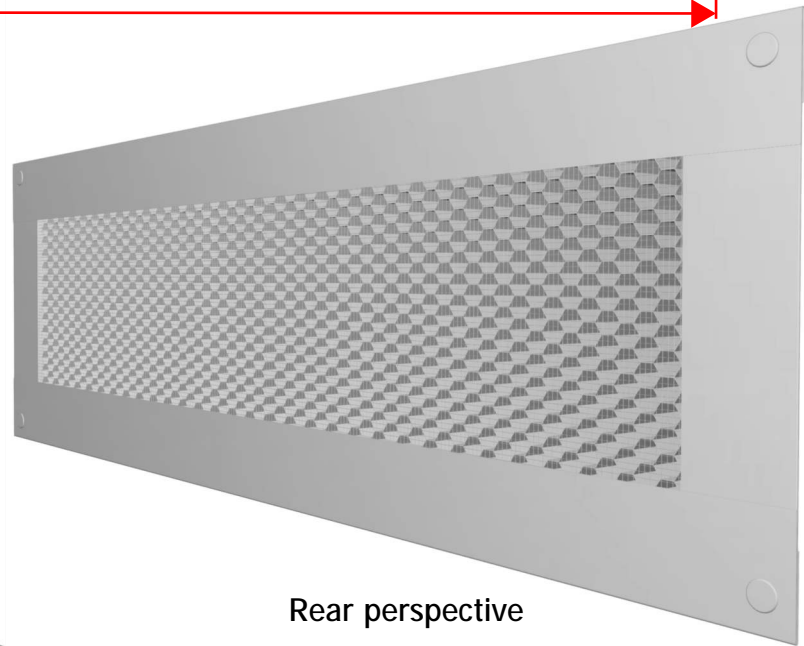

 Fire & Ember Resistant VFS414S
 Vulcan Vent for Soffits in Stucco

 NEW CAL
 METALS INC.

VULCAN SOFFIT w/FLANGE FOR STUCCO

Page 1 of 2

Install In Stucco

VFS414S

NFVA: 24 SQ IN

 Fire & Ember Resistant VFS414S
 Vulcan Vent for Soffits in Stucco
VULCAN VENT[®]