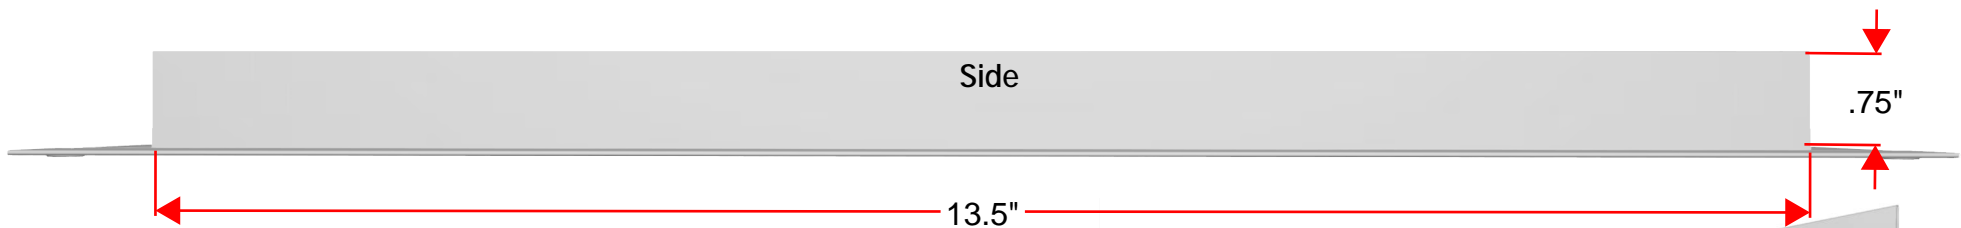

 Fire & Ember Resistant VFS414S
 Vulcan Vent for Soffits in Stucco

 NEW CAL
 METALS INC.

VULCAN SOFFIT w/FLANGE FOR STUCCO

Page 1 of 2

Install In Stucco

VFS414S

NFVA: 24 SQ IN

 Fire & Ember Resistant VFS414S
 Vulcan Vent for Soffits in Stucco
VULCAN VENT[®]