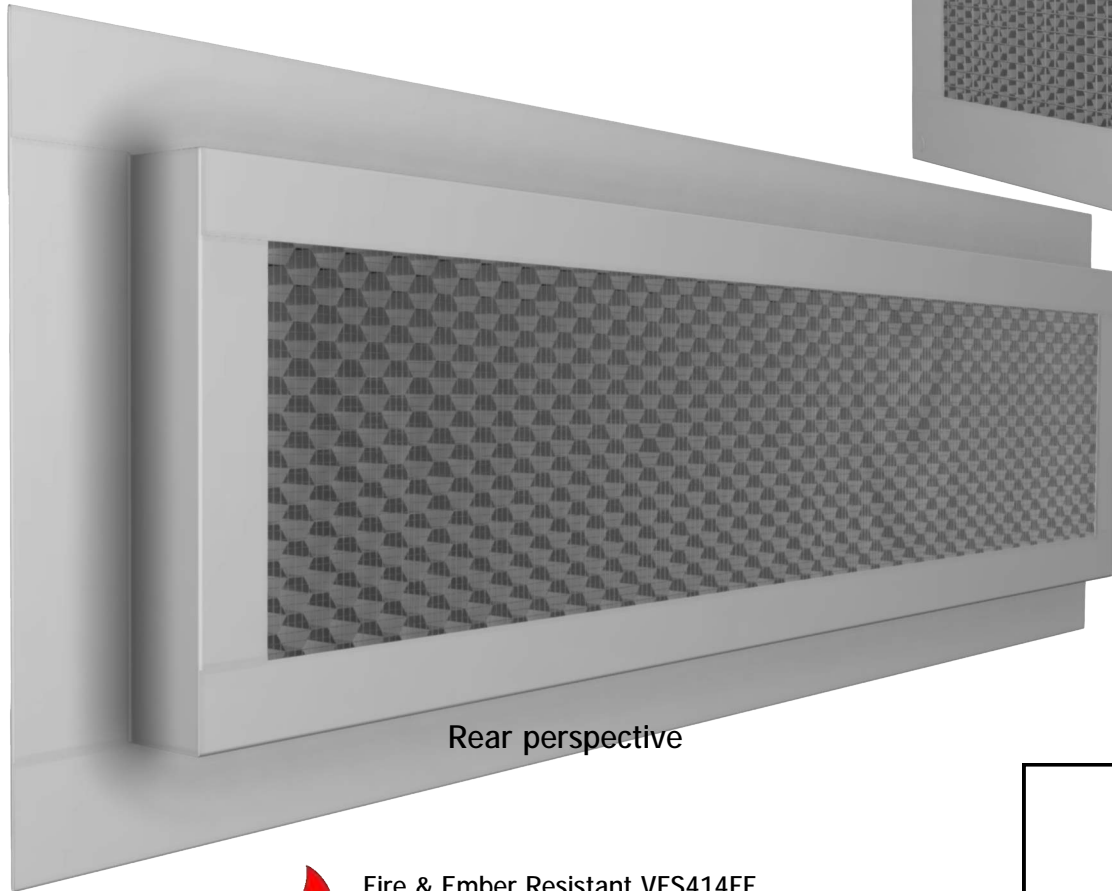

Fire & Ember Resistant VFS414FF  
 Vulcan Vent for Soffits in Wood (Flange Face)

**VULCAN VENT**<sup>®</sup>

VULCAN SOFFIT w/FLANGE FOR WOOD	
Page 1 of 2	Install In Wood
VFS414FF	
NFVA:24 SQ IN	

Side

Front perspective

Rear perspective

Fire & Ember Resistant VFS414FF  
 Vulcan Vent for Soffits in Wood (Flange Face)

**VULCAN VENT**<sup>®</sup>

VULCAN SOFFIT w/FLANGE FOR WOOD

Page 2 of 2

Install In Wood

VFS414FF

NFVA:24 SQ IN