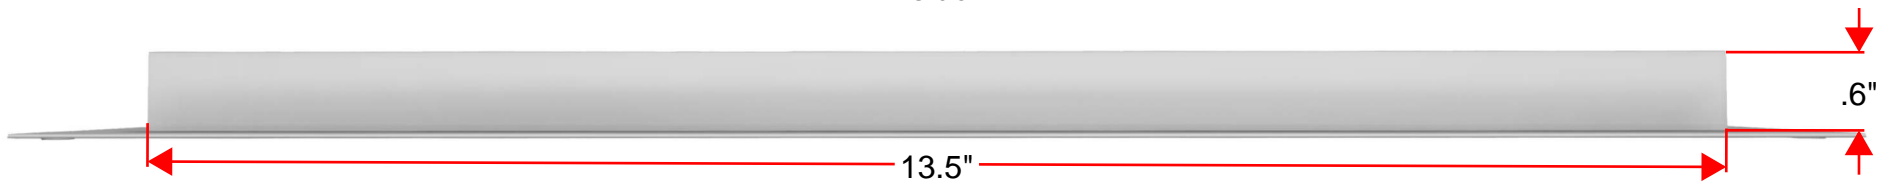

Fire & Ember Resistant VFS414FF  
 Vulcan Vent for Soffits in Wood (Flange Face)

**VULCAN VENT**<sup>®</sup>

VULCAN SOFFIT w/FLANGE FOR WOOD	
Page 1 of 2	Install In Wood
VFS414FF	
NFVA:24 SQ IN	

Side

Front perspective