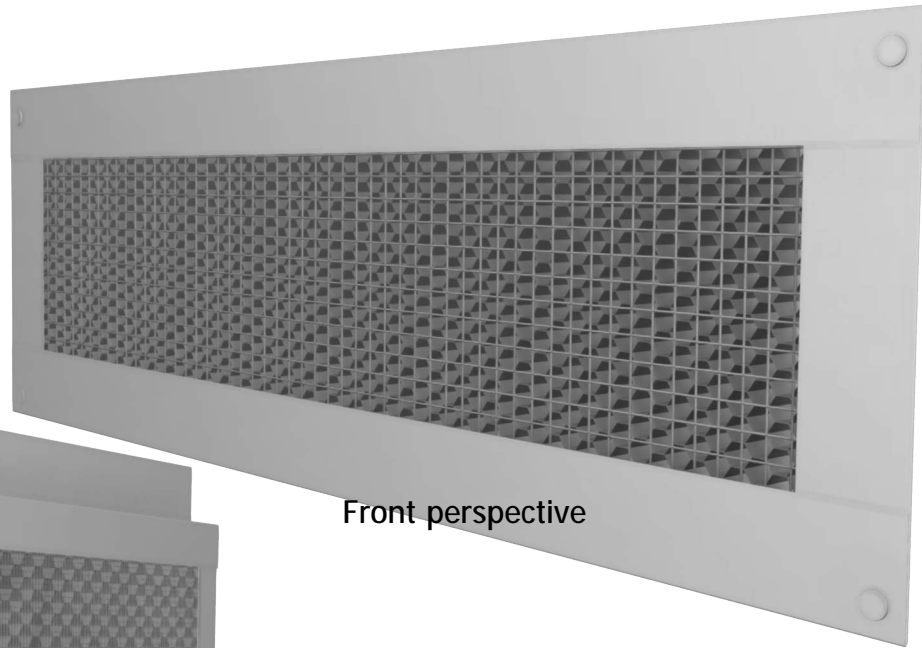

Fire & Ember Resistant VFS414FF  
 Vulcan Vent for Soffits in Wood (Flange Face)

**VULCAN VENT**<sup>®</sup>

VULCAN SOFFIT w/FLANGE FOR WOOD	
Page 1 of 2	Install In Wood
VFS414FF	
NFVA:24 SQ IN	

Side

Front perspective

Rear perspective

Fire & Ember Resistant VFS414FF  
 Vulcan Vent for Soffits in Wood (Flange Face)

**VULCAN VENT**<sup>®</sup>

VULCAN SOFFIT w/FLANGE FOR WOOD

Page 2 of 2

Install In Wood

VFS414FF

NFVA:24 SQ IN