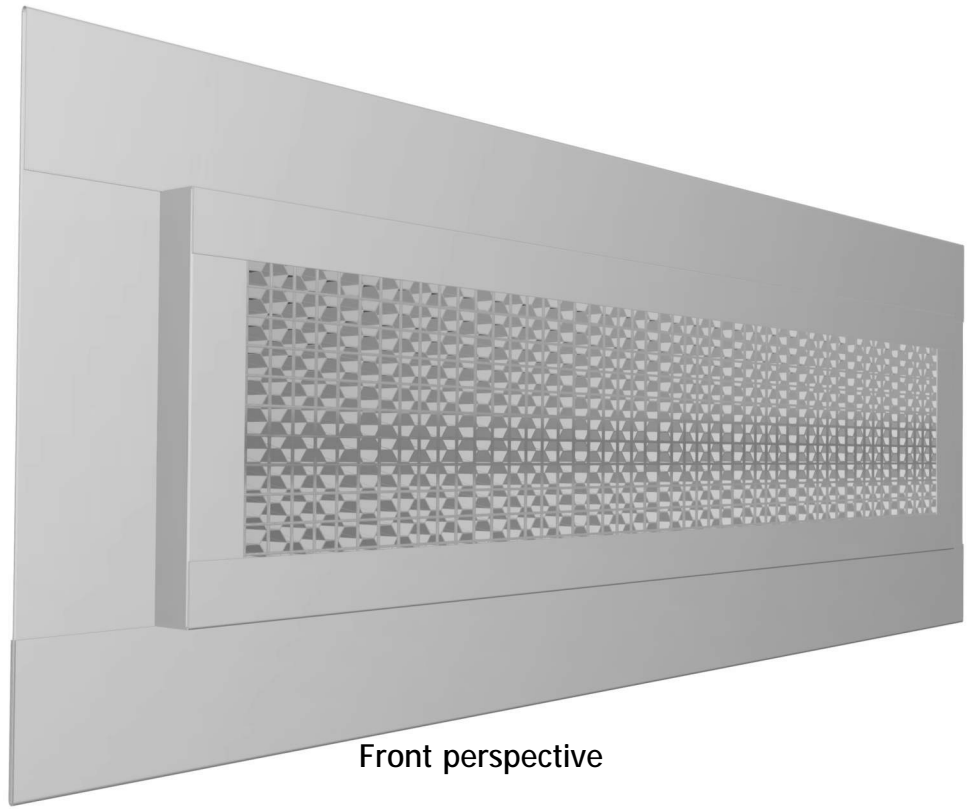

Fire & Ember Resistant VFS414FC
 Vulcan Vent for Soffits & Eaves in Fiber Cement

VULCAN VENT®

NEW CAL
 METALS INC.

VULCAN SOFFIT w/FLANGE FOR FIBER CEMENT

Page 1 of 2

Install In Fiber Cement

VFS414FC

NFVA: 21 SQ IN

Fire & Ember Resistant VFS414FC
 Vulcan Vent for Soffits in Fiber Cement

VULCAN VENT®

 NEW CAL METALS INC.	VULCAN SOFFIT w/FLANGE FOR FIBER CEMENT	
	Page 2 of 2	Install In Fiber Cement
	VFS414FC	
	NFVA: 21 SQ IN	