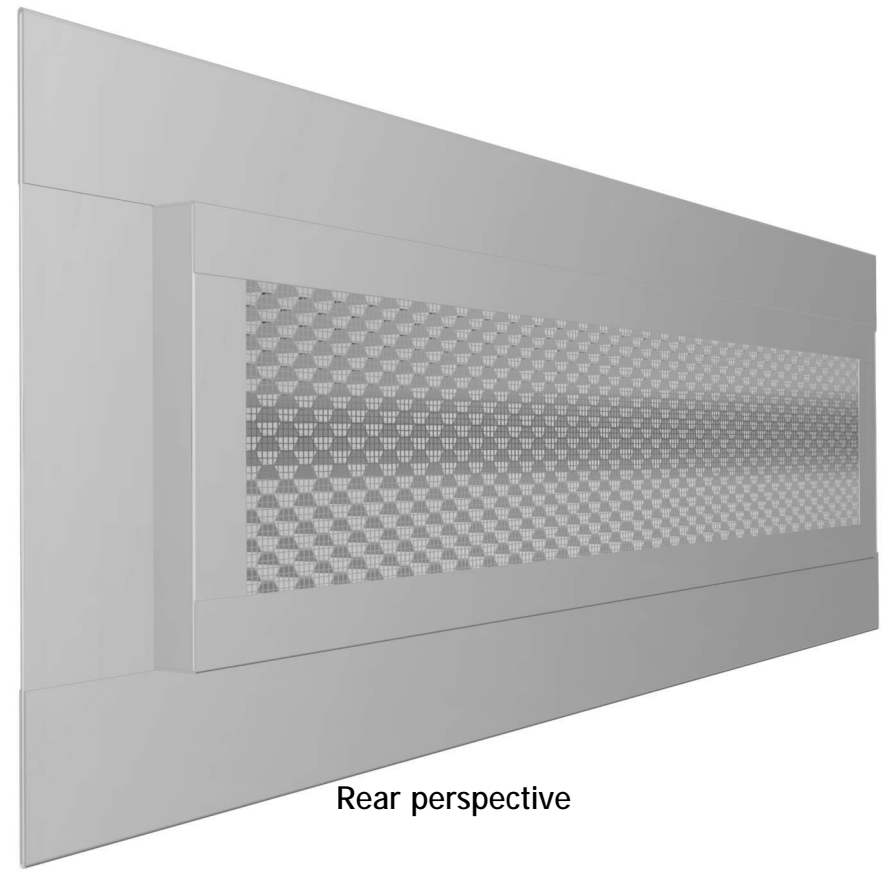

Fire & Ember Resistant VFS414FC
 Vulcan Vent for Soffits & Eaves in Fiber Cement

VULCAN VENT®

NEW CAL
 METALS INC.

VULCAN SOFFIT w/FLANGE FOR FIBER CEMENT

Page 1 of 2

Install In Fiber Cement

VFS414FC

NFVA: 21 SQ IN

Fire & Ember Resistant VFS414FC
 Vulcan Vent for Soffits in Fiber Cement

VULCAN VENT®

 NEW CAL METALS INC.	VULCAN SOFFIT w/FLANGE FOR FIBER CEMENT	
	Page 2 of 2	Install In Fiber Cement
	VFS414FC	
	NFVA: 21 SQ IN	