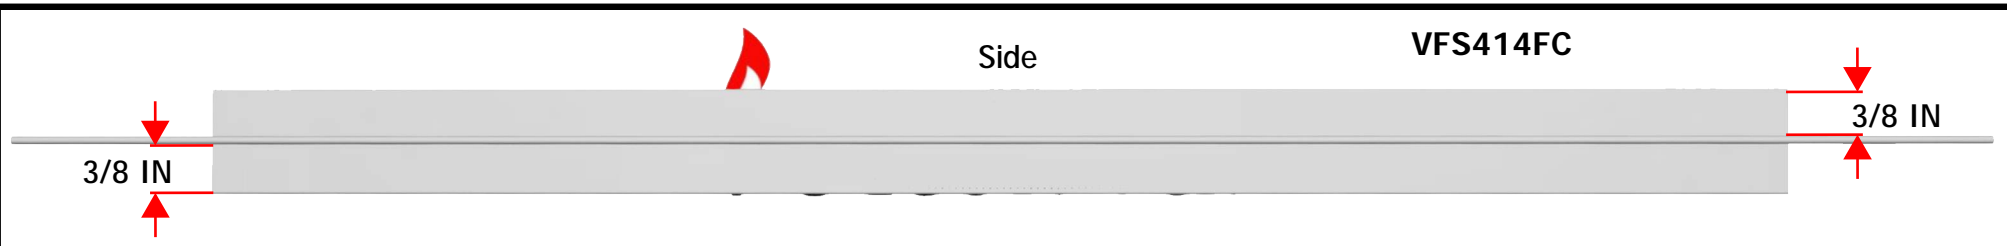

Fire & Ember Resistant VFS414FC
 Vulcan Vent for Soffits & Eaves in Fiber Cement

VULCAN VENT®

NEW CAL
 METALS INC.

VULCAN SOFFIT w/FLANGE FOR FIBER CEMENT

Page 1 of 2

Install In Fiber Cement

VFS414FC

NFVA: 21 SQ IN